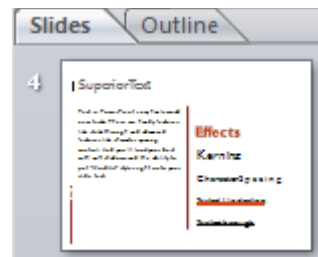

The PowerPoint Screen

PowerPoint's Views

Slide View vs. Outline View

-  **Normal View**
 Pictured above, it shows the Slide/Outline Pane on the left. The main part of the window shows the current slide view.
-  **Slide Sorter view**
 Shows a thumbnail image of each slide. Click and drag a slide wherever you want and the presentation will update.
-  **Start Slideshow**
 Starts the slide show from the current slide. Useful if you are testing the animation of a slide, the current slide will open in full screen as if you were in the audience.

Slide View displays a thumbnail of each slide in the presentation.

Outline View displays the text content of each slide; you can edit the text.