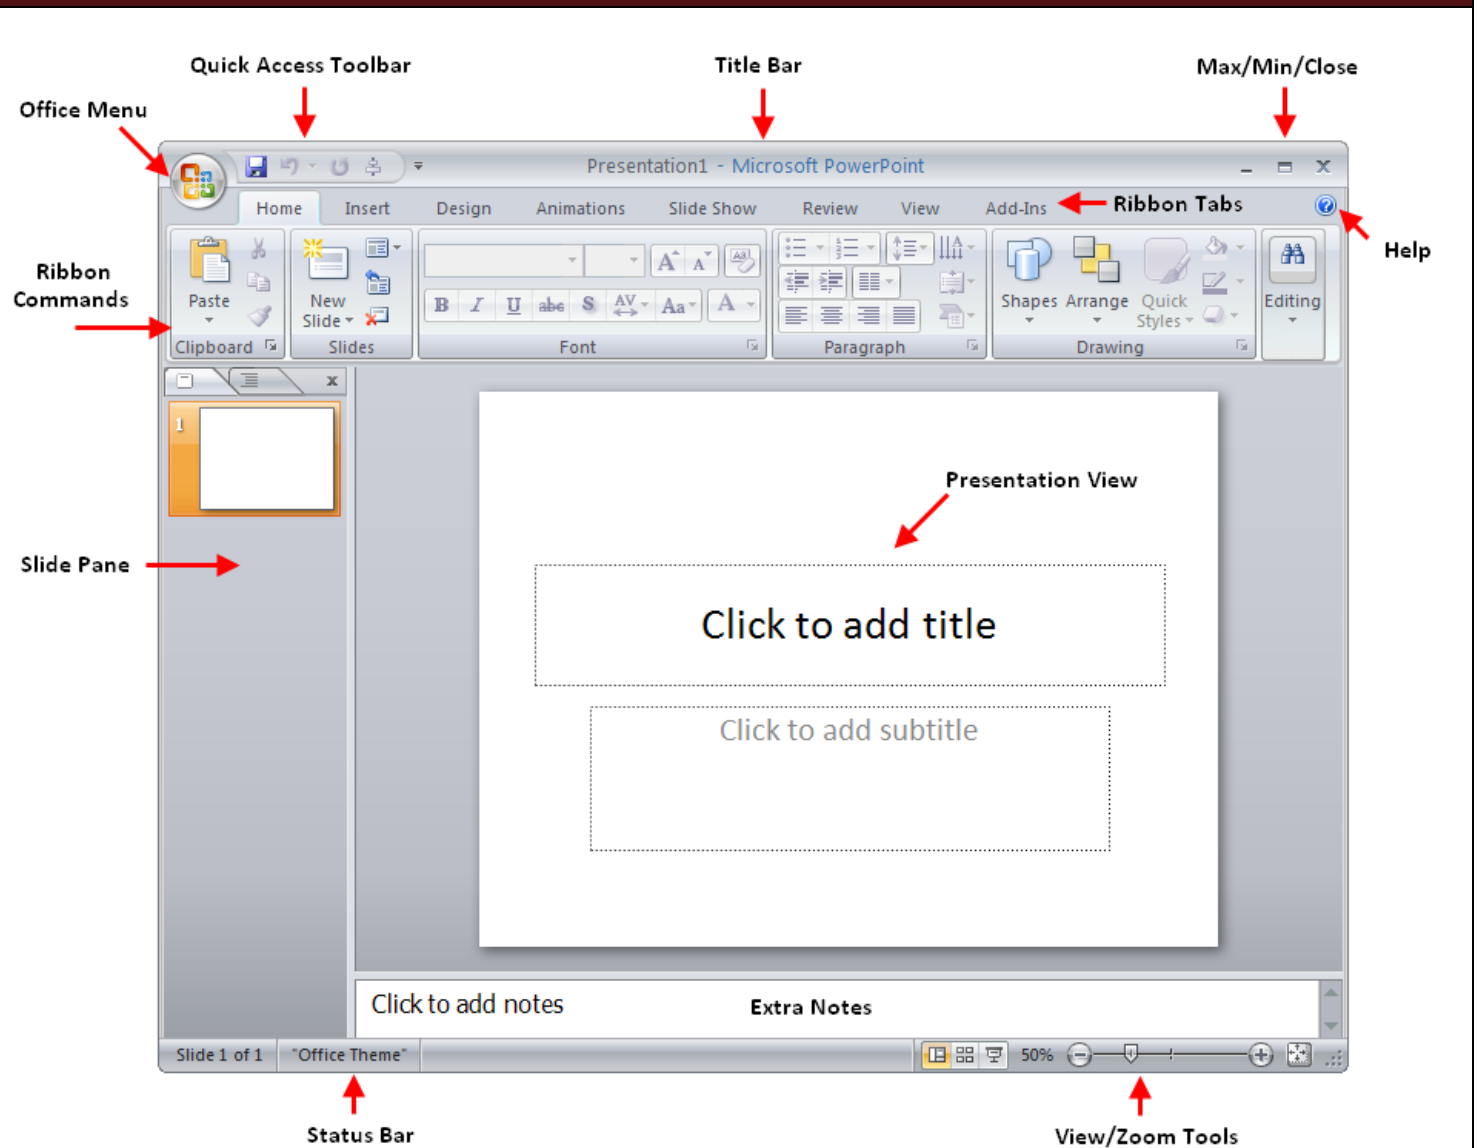

The PowerPoint Screen

PowerPoint's Views

Slide View vs. Outline View

-  **Normal View**
 Pictured above, it shows the Slide/Outline Pane on the left. The main part of the window shows the current slide view.
-  **Slide Sorter view**
 Shows a thumbnail image of each slide. Click and drag a slide wherever you want and the presentation will update.
-  **Start Slideshow**
 Starts the slide show from the current slide. Useful if you are testing the animation of a slide, the current slide will open in full screen as if you were in the audience.

Slide View displays a thumbnail of each slide in the presentation.

Outline View displays the text content of each slide; you can edit the text.